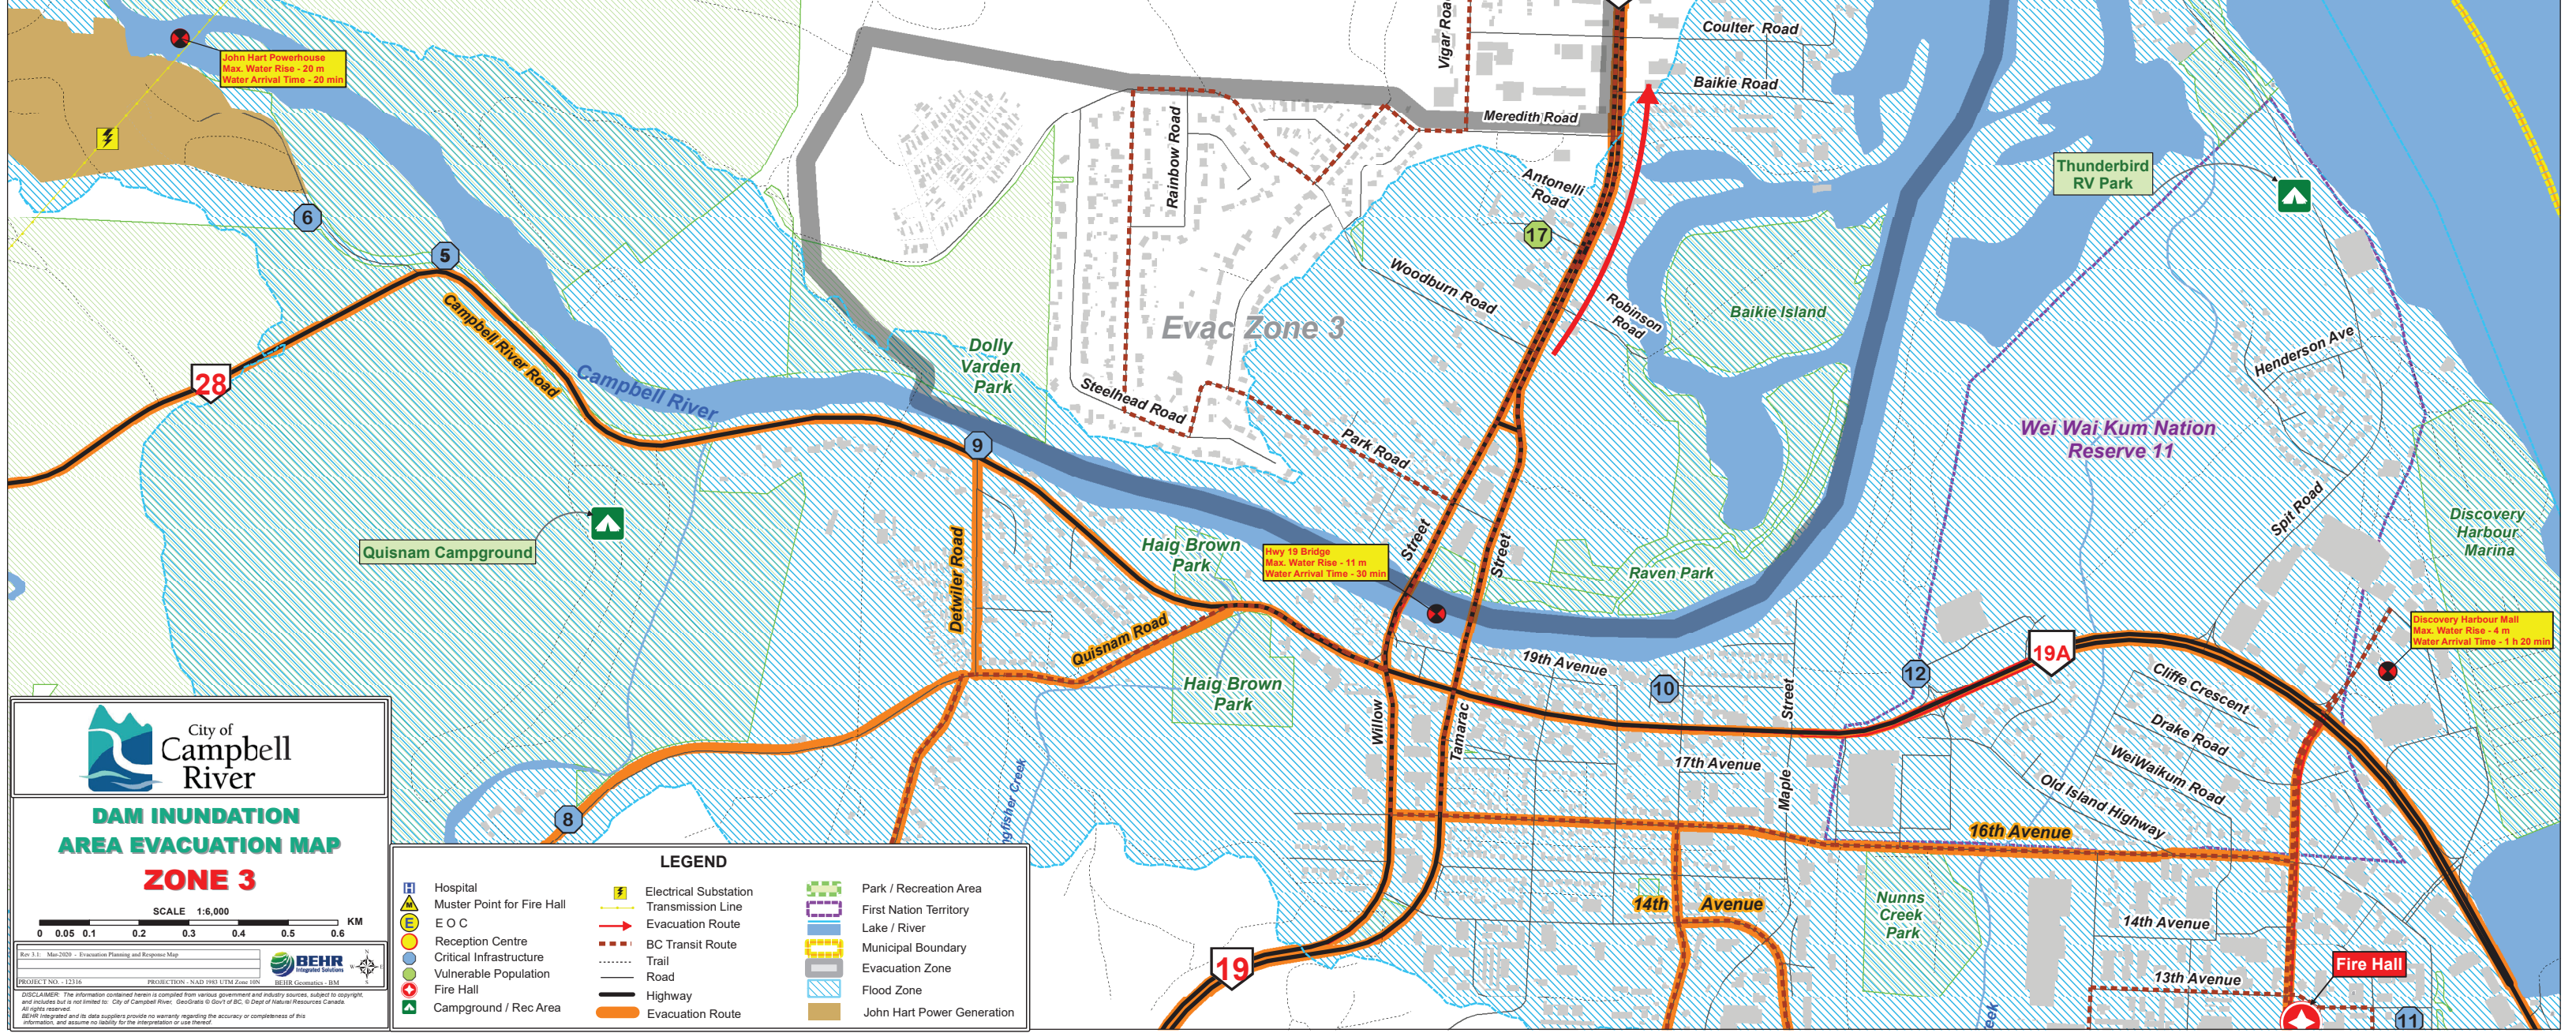

Map ID	Facility Name	Address	Contact Number
1	Lador Dam		---
2	John Hart Dam		---
3	John Hart Pump Station		---
4	Campbell River Water Supply Centre		---
5	John Hart Water Treatment Facility		---
6	North Campbell River Chlorination Station	John Hart Road	---
7	Snowden Reservoir	Snowden Road	---
8	Pumping Station # 15	2905 - Quinsam Road (across from 2878 Quinsam Road)	---
9	Pumping Station # 12	1391 - O'Leary Avenue (NW corner on Detweiler Rd.)	---
10	Pumping Station # 2	1749 - 19th Avenue	---
11	Pumping Station # 1	455 - 13th Avenue	---
12	Pumping Station # 11	1490 - Island Hwy 19A	---
13	Fire Hall No.1	675 - 13th Avenue	250-286-6266
Vulnerable Sites			
14	Campbell River Fish and Wildlife	2641 - Campbell River Road	250-287-8277
15	Quinsam Campground	Campbell River Road	250-850-7125
16	Quinsam River Hatchery	4217 - Argonaut Road	250-287-9564
17	Pumping Station # 14	2520 - Highway 19 (NW corner on Antonelli Road)	---
18	Little Ducklings Childcare	2470 - Spring Road	867-445-3441
19	Baikie Nature Reserve	1799 - Robinson Road	---
20	Freshwater Marina	2705 - N Island Hwy	250-286-0701
21	Little Ladybugs Childcare	1831 - 17th Avenue	250-895-9778
22	Strathcona Regional District Office	990 - Cedar Street	250-830-6700
23	BC Ferries	1001 - Island Hwy	888-223-3779
24	CR Generations Children's Centre	850 - 14th Avenue	250-287-7166
25	CR Parks & Rec Community Kids Preschool	401 - 11th Avenue	250-286-5306
26	Hemlock Early Learning and Care Centre	1048 B - Hemlock Street	250-286-1105
27	Kwarwatsi Preschool/Da'ycare	1400 - Drake Dr.	250-286-3274
28	Les Rayons de Soleil	891 - 13 Ave.	250-287-2951
29	Ma'ic Moments Montessori	1170 - Cedar St.	250-202-2269
30	Montessori Minds Childcare Centre	1003 - 1287 Type Plaza	778-837-9496
31	Sweetpeas Child Care	581 A - 11th Ave.	250-914-5536
32	Berwick by the Sea	1353 - 16th Ave.	250-850-1353
33	Ironwood Place	1351 - Ironwood Street (Ext. 222)	250-287-4486
34	Lion's Place	1441 - Ironwood Street	250-203-6605
35	CR & North Island Transition Society	1116 - Dogwood Street	250-287-7348
36	Wei Wai Kum Nation Reserve		250-286-6949
37	Thunderbird RV Park	2660 - Spirit Road	250-286-3344
38	Discovery Harbour Seniors Community	850 - 14th Avenue	250-287-7166
39	John Perkins Wing	930 - 13th Avenue	250-287-7744
40	Seth Norton Wing	931 - 14th Avenue	250-287-7744
41	Discovery Harbour Marina	128 - 1334 Island Hwy	250-287-2614