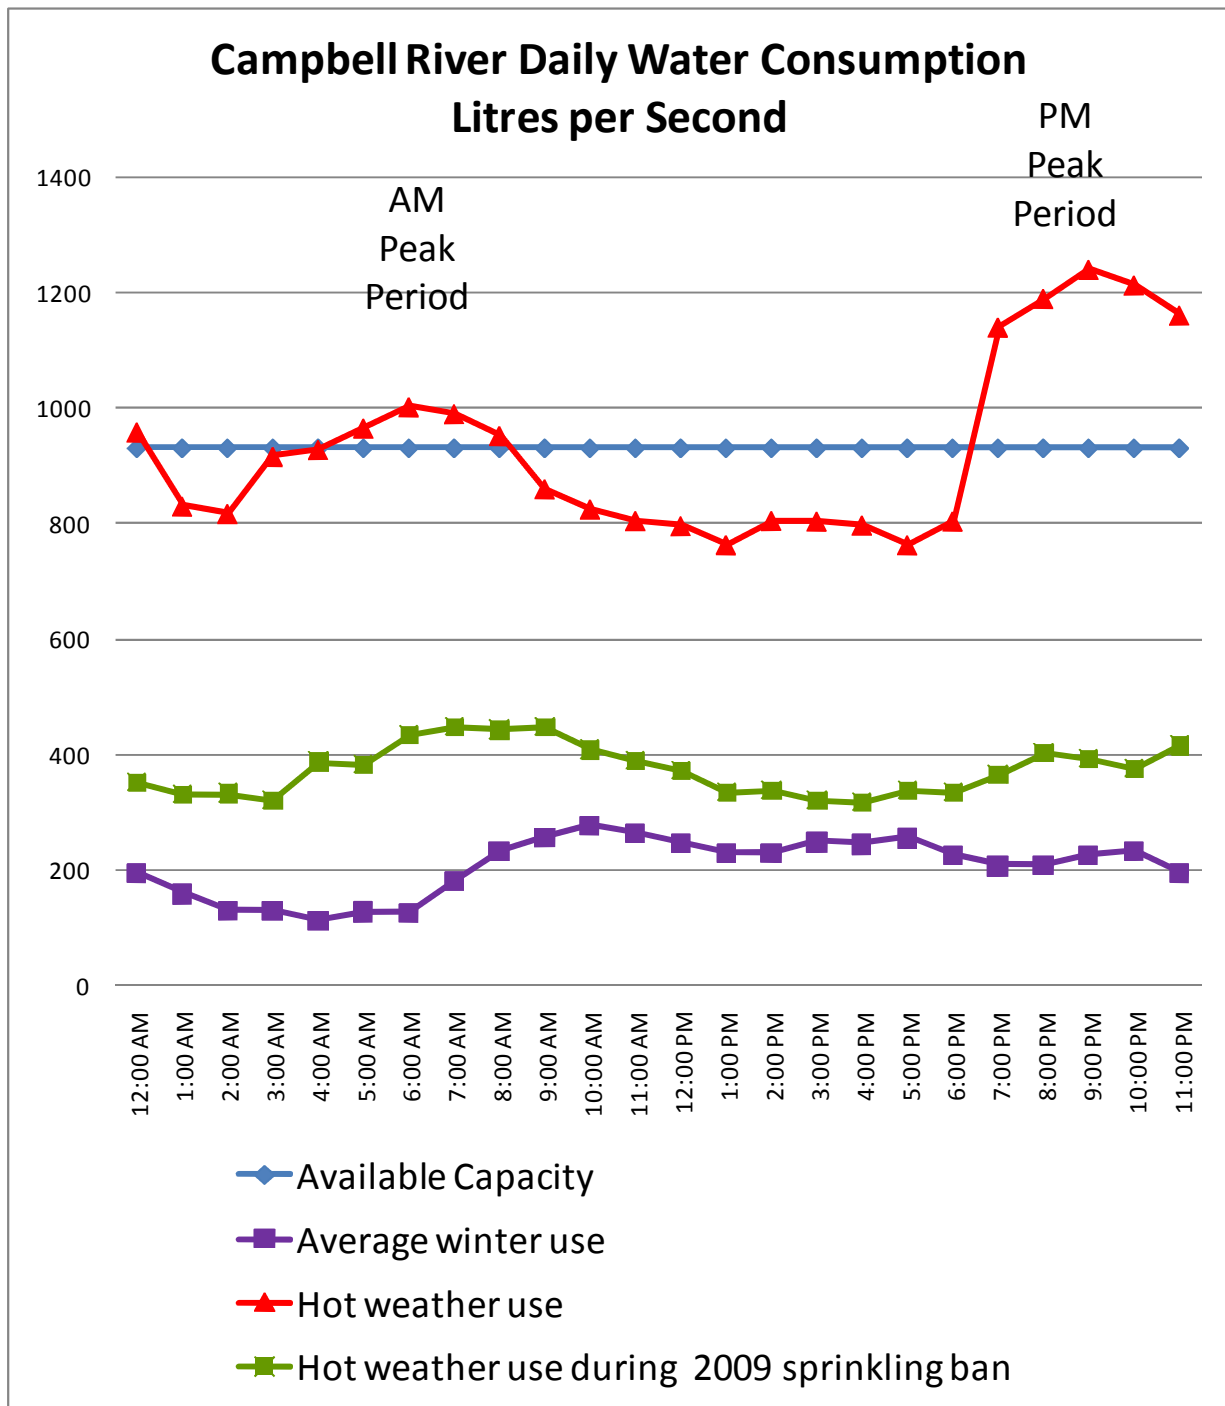

Understanding Peak Periods

Inefficient lawn watering causes us to exceed water system capacity in hot weather