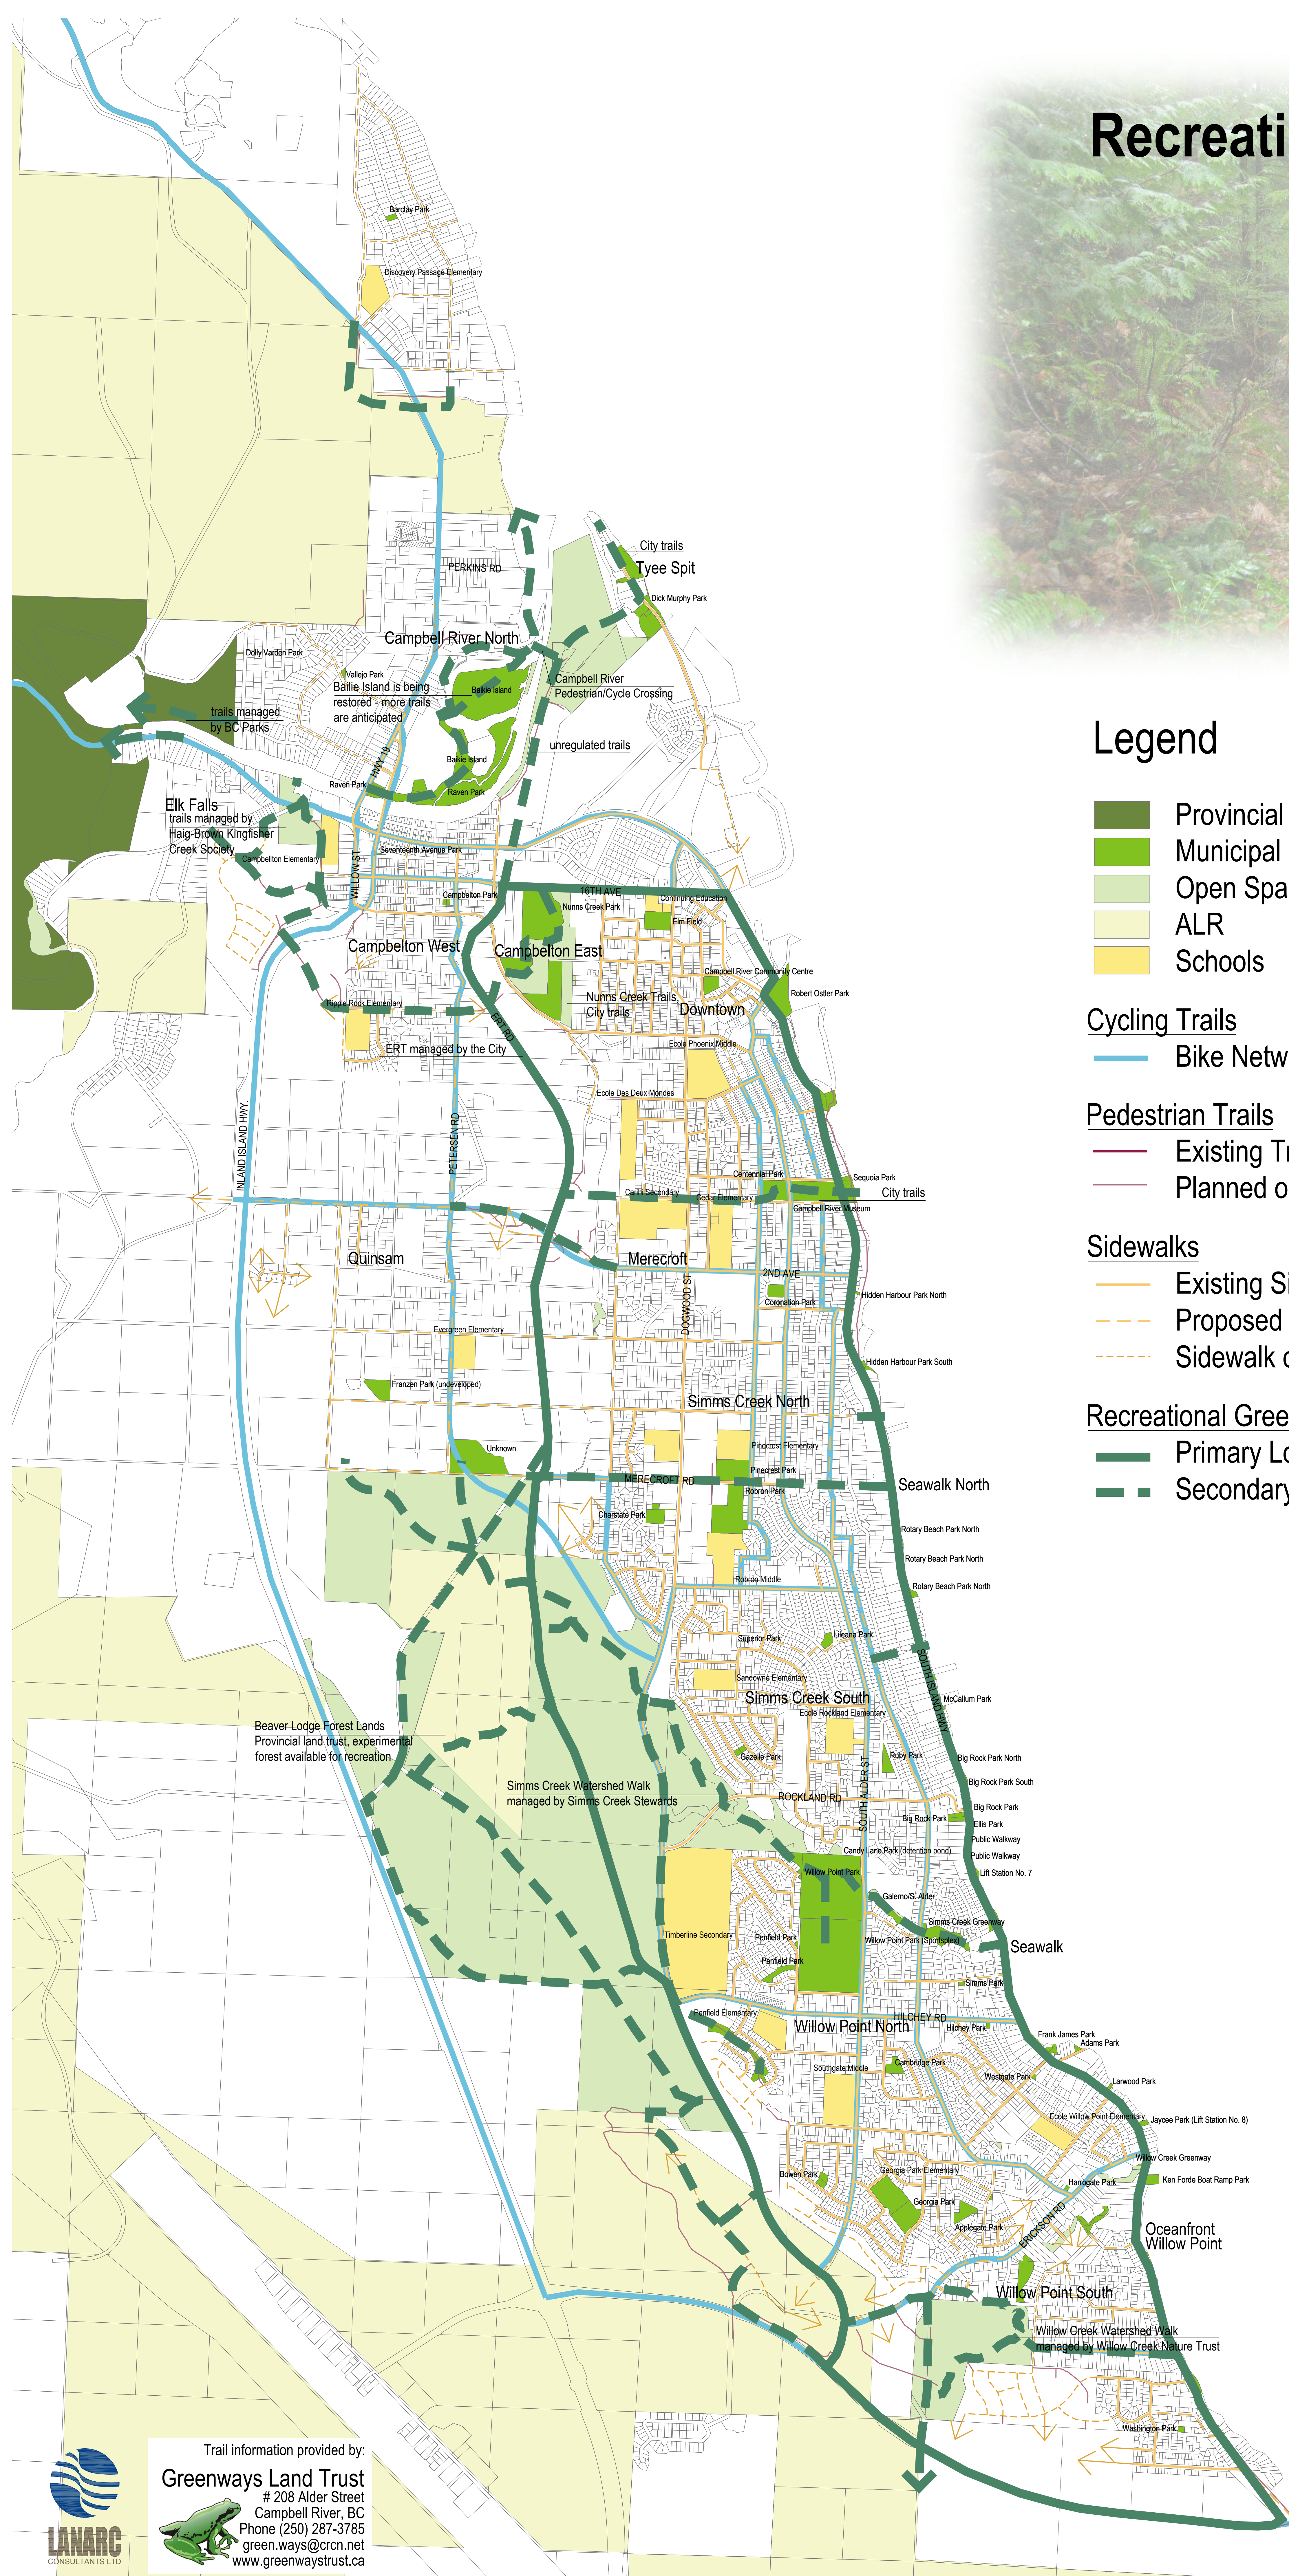

Recreational Greenways

Revised

Legend

- Provincial Park
 - Municipal Park
 - Open Space (Greenways Zoning)
 - ALR
 - Schools
- Cycling Trails**
- Bike Network
- Pedestrian Trails**
- Existing Trail
 - Planned or Unregulated Trails
- Sidewalks**
- Existing Sidewalk
 - Proposed Sidewalk
 - Sidewalk on one side - proposed for both (arterial road)
- Recreational Greenways**
- Primary Loop
 - Secondary Connections

Trail information provided by:
Greenways Land Trust
 # 208 Alder Street
 Campbell River, BC
 Phone (250) 287-3785
 green.ways@crn.net
 www.greenwaystrust.ca

 NORTH
 SCALE 1:12,500
 (at AO size - 11x17; area NTS)

 Campbell River

STRATEGIC PARKS PLAN
CRPS (LANARC'S PARK PLAN) MAPS (All names, logos, etc. Existing Parks July 2008)