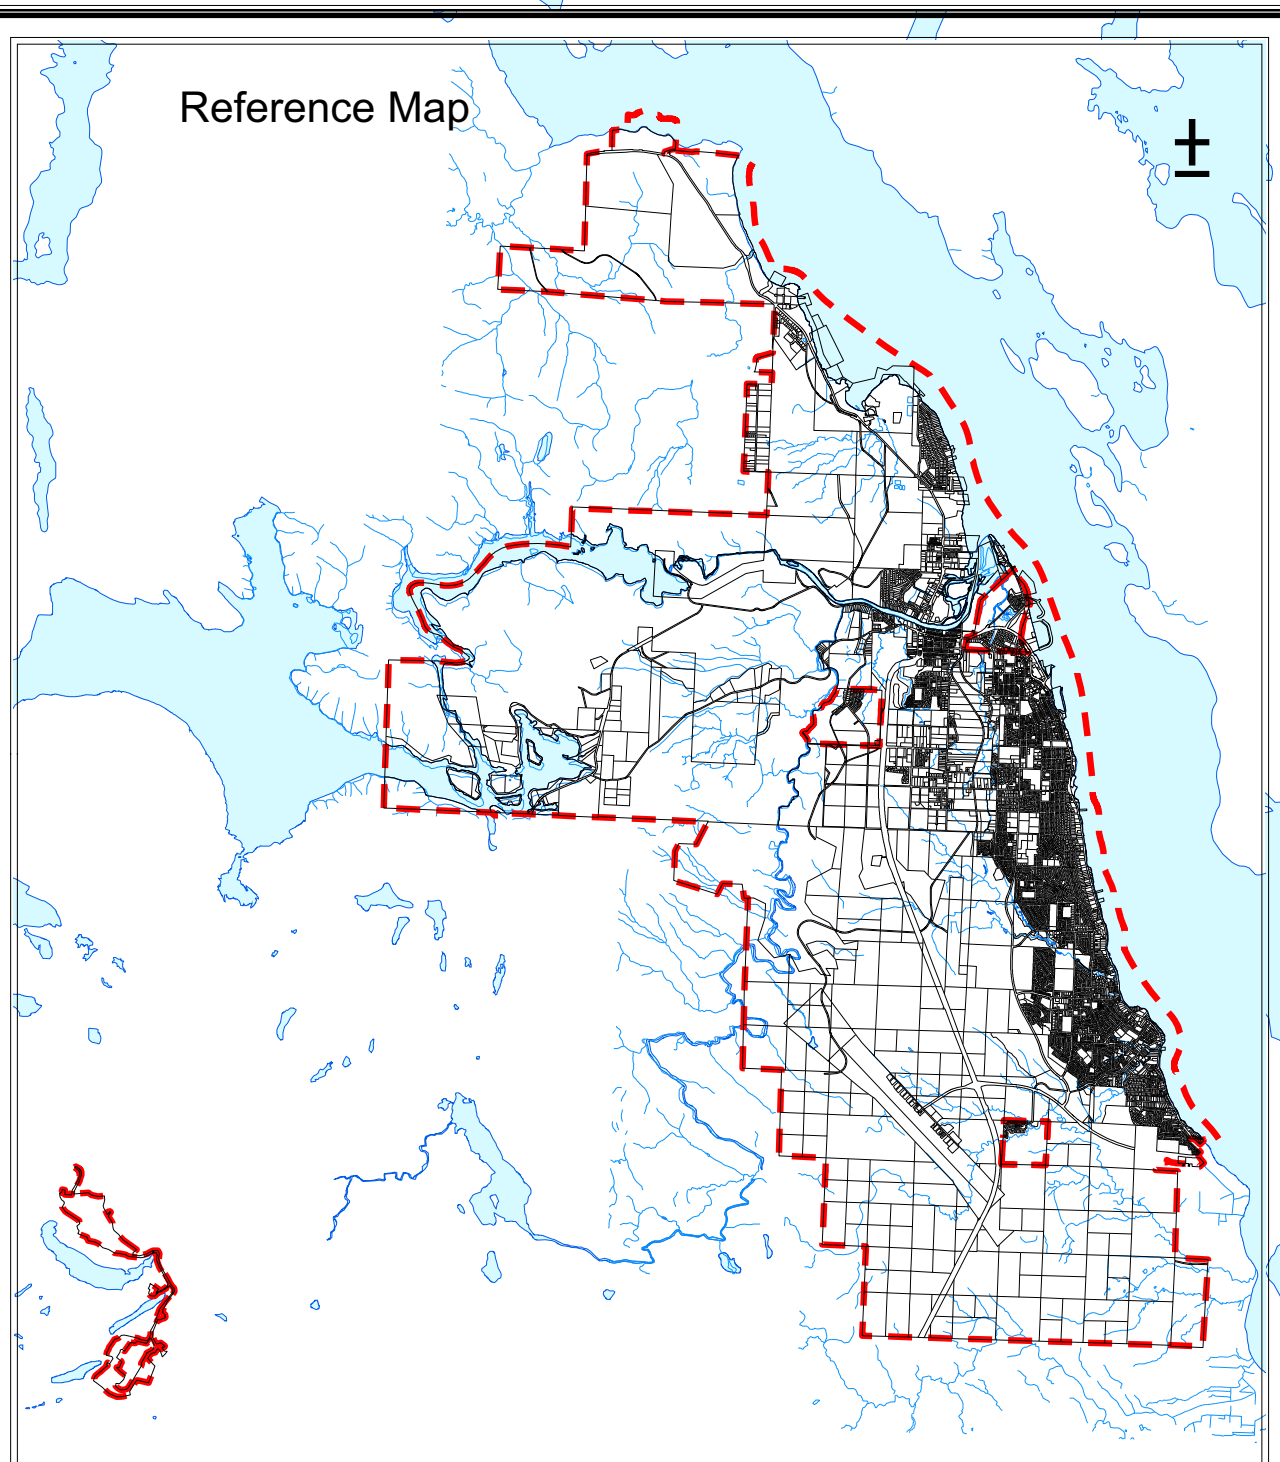

- Parcel Boundary
- City Boundary
- Agricultural Land Reserve

Quinsam Coal