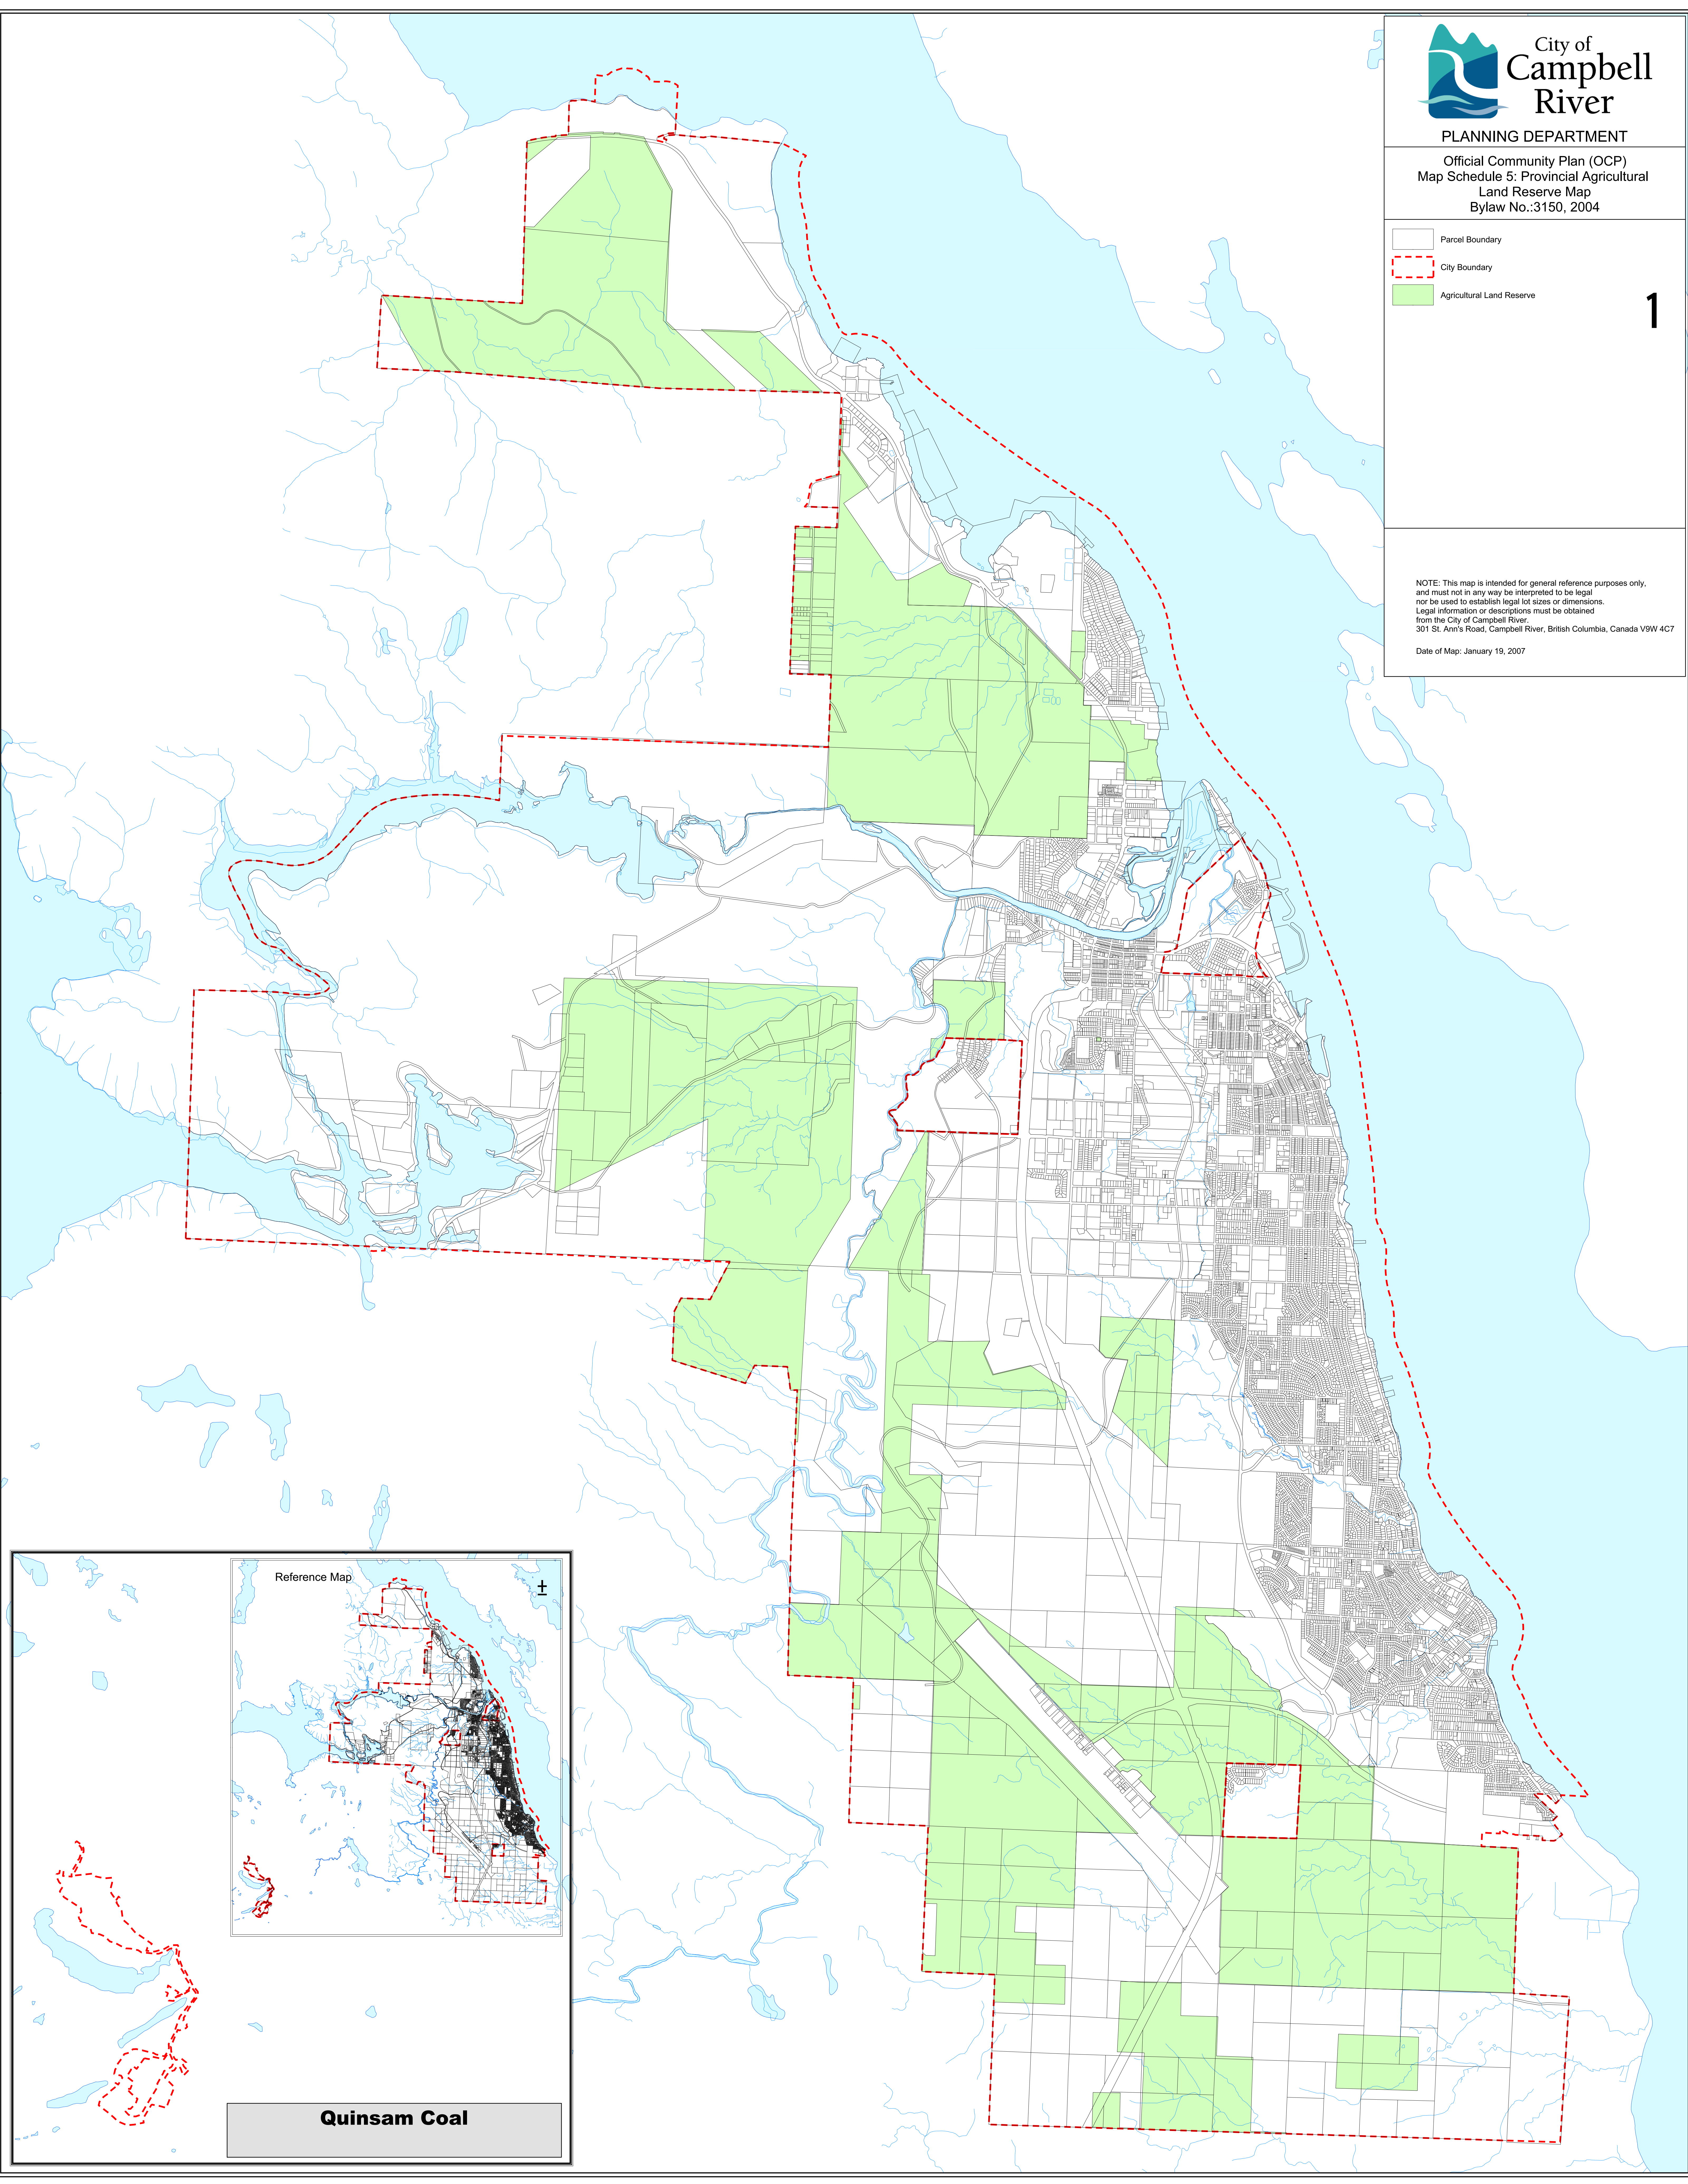

- Parcel Boundary
- City Boundary
- Agricultural Land Reserve

Quinsam Coal