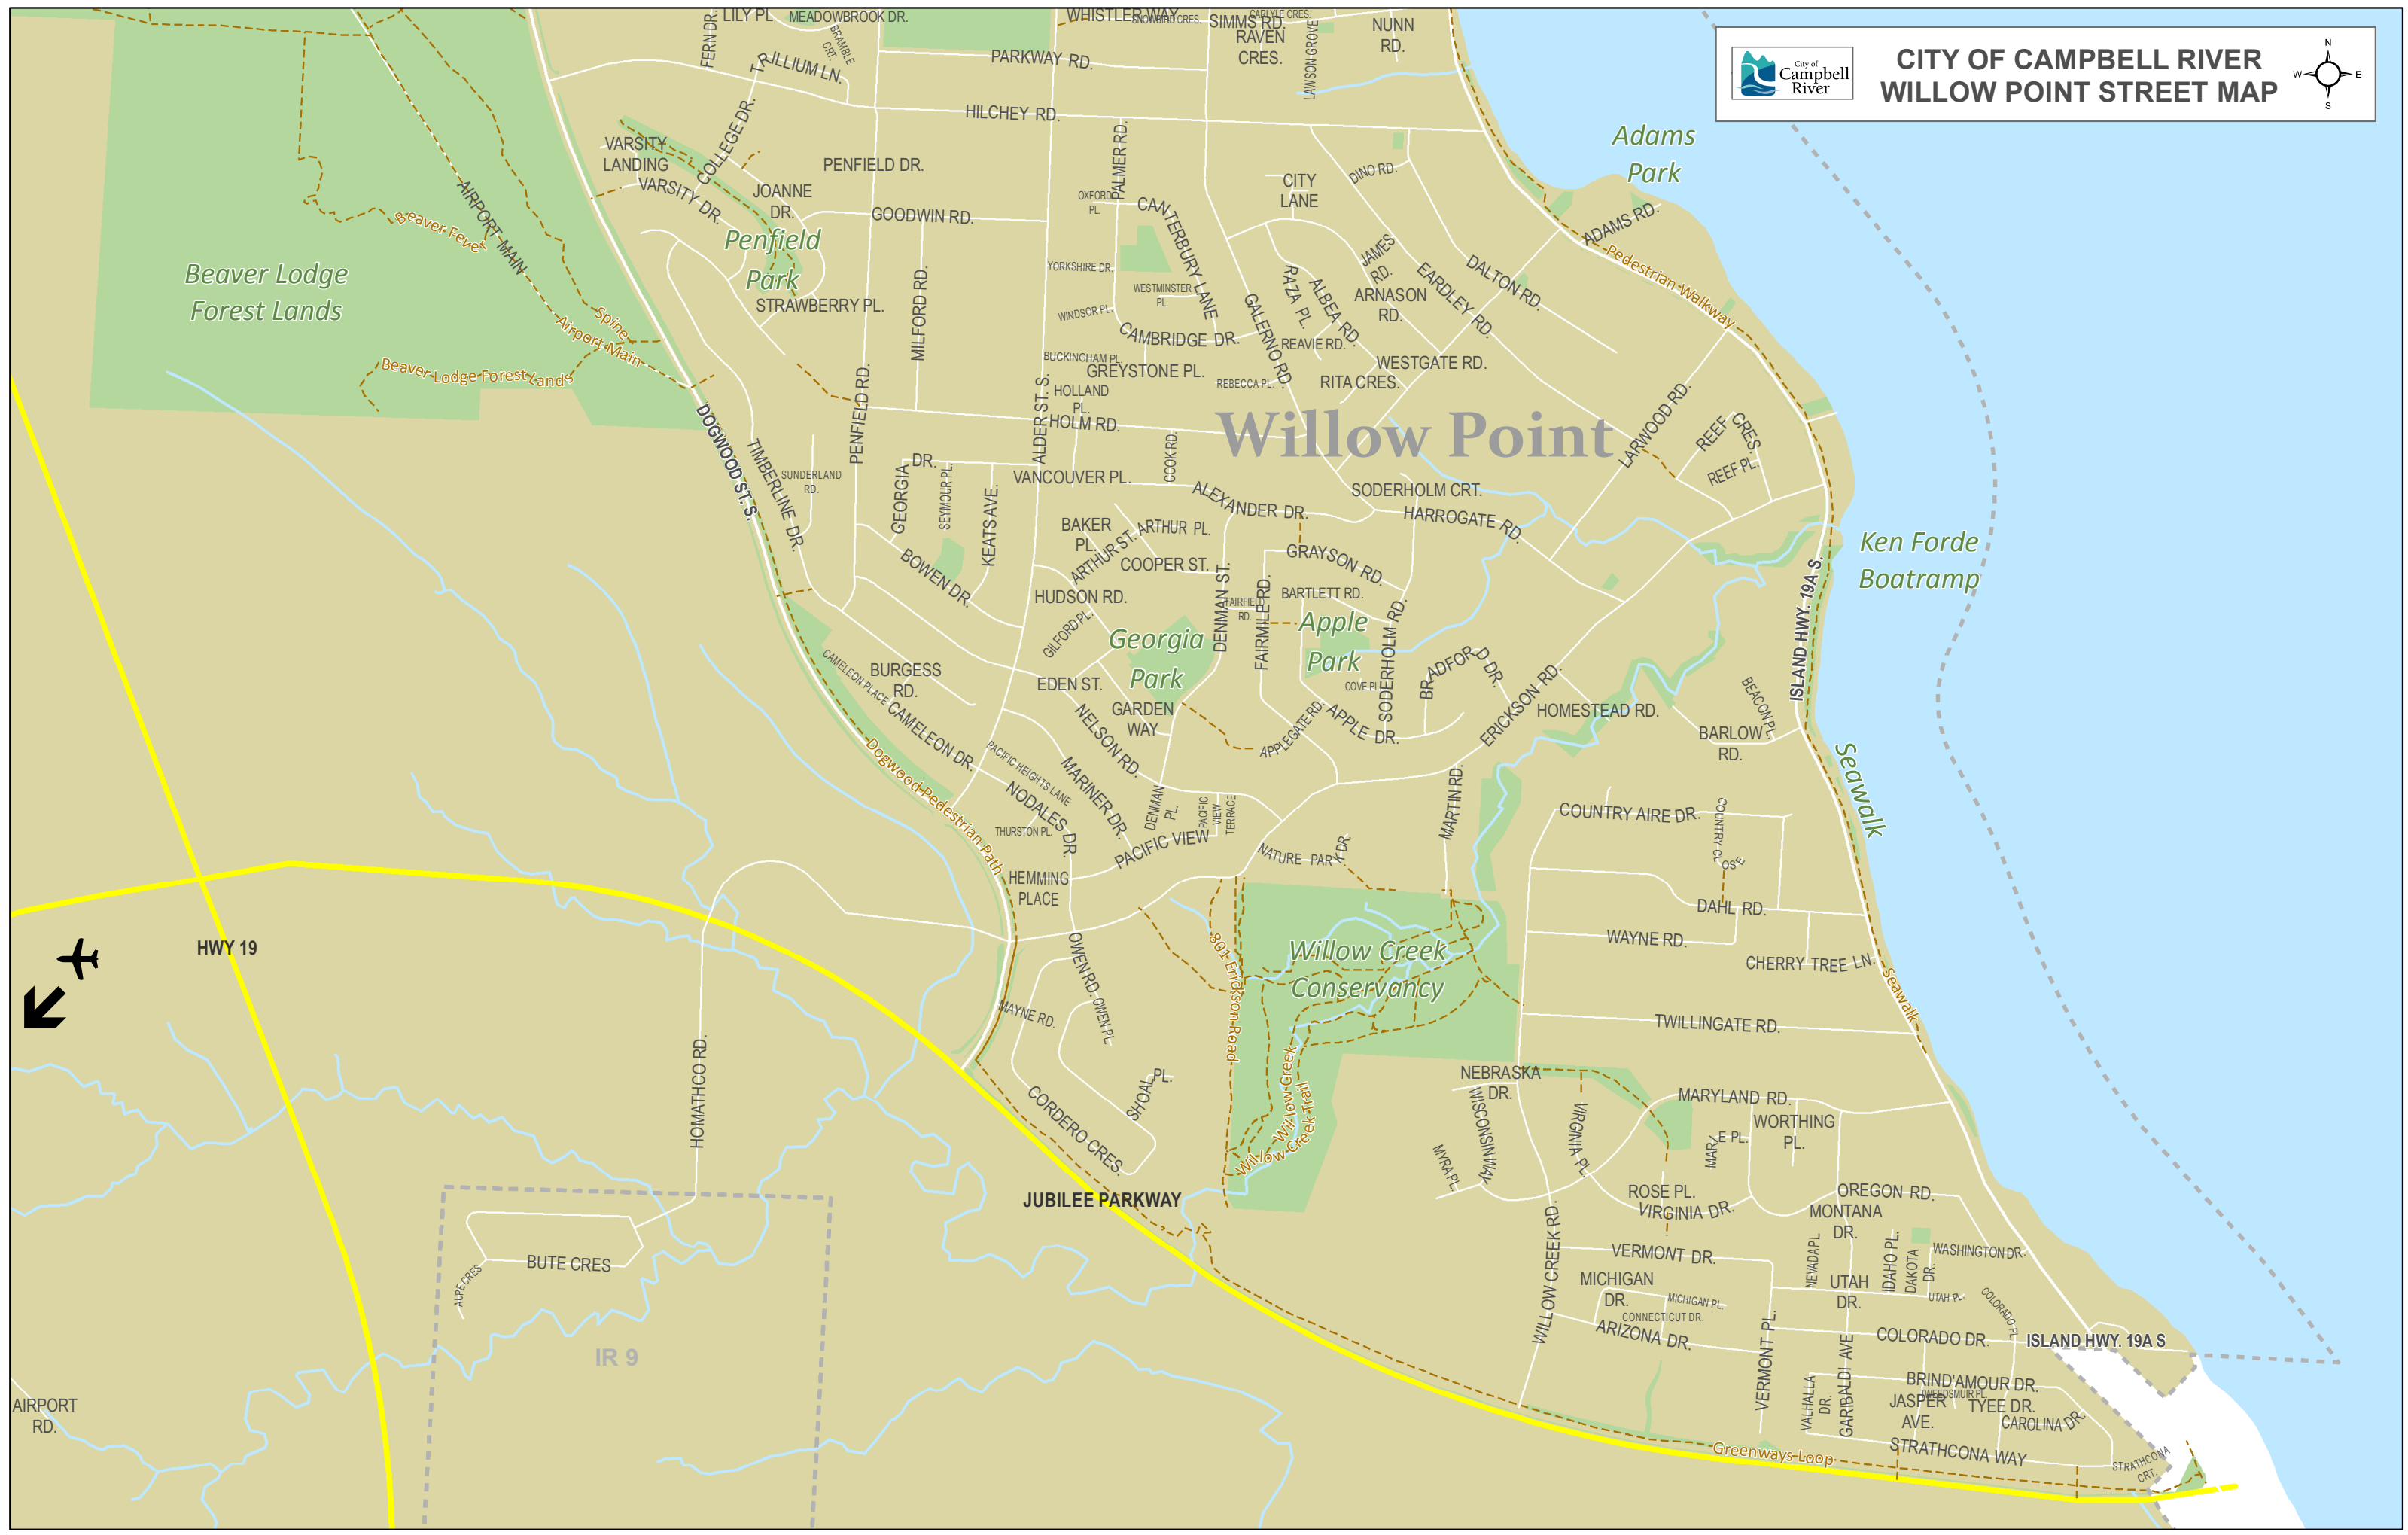

CITY OF CAMPBELL RIVER VISITOR STREET MAP

North Campbell River

Campbellton

Downtown

Quinsam Heights

Willow Point

Campbell River Airport

Quadra Island

0 0.5 1 2 Km

CITY OF CAMPBELL RIVER WILLOW POINT STREET MAP

Beaver Lodge Forest Lands

Adams Park

Penfield Park

Georgia Park

Apple Park

Willow Creek Conservancy

Ken Forde Boatramp

Seawalk

HWY 19

JUBILEE PARKWAY

IR 9

AIRPORT RD.

Greenways-Loop

ISLAND HWY. 19A S