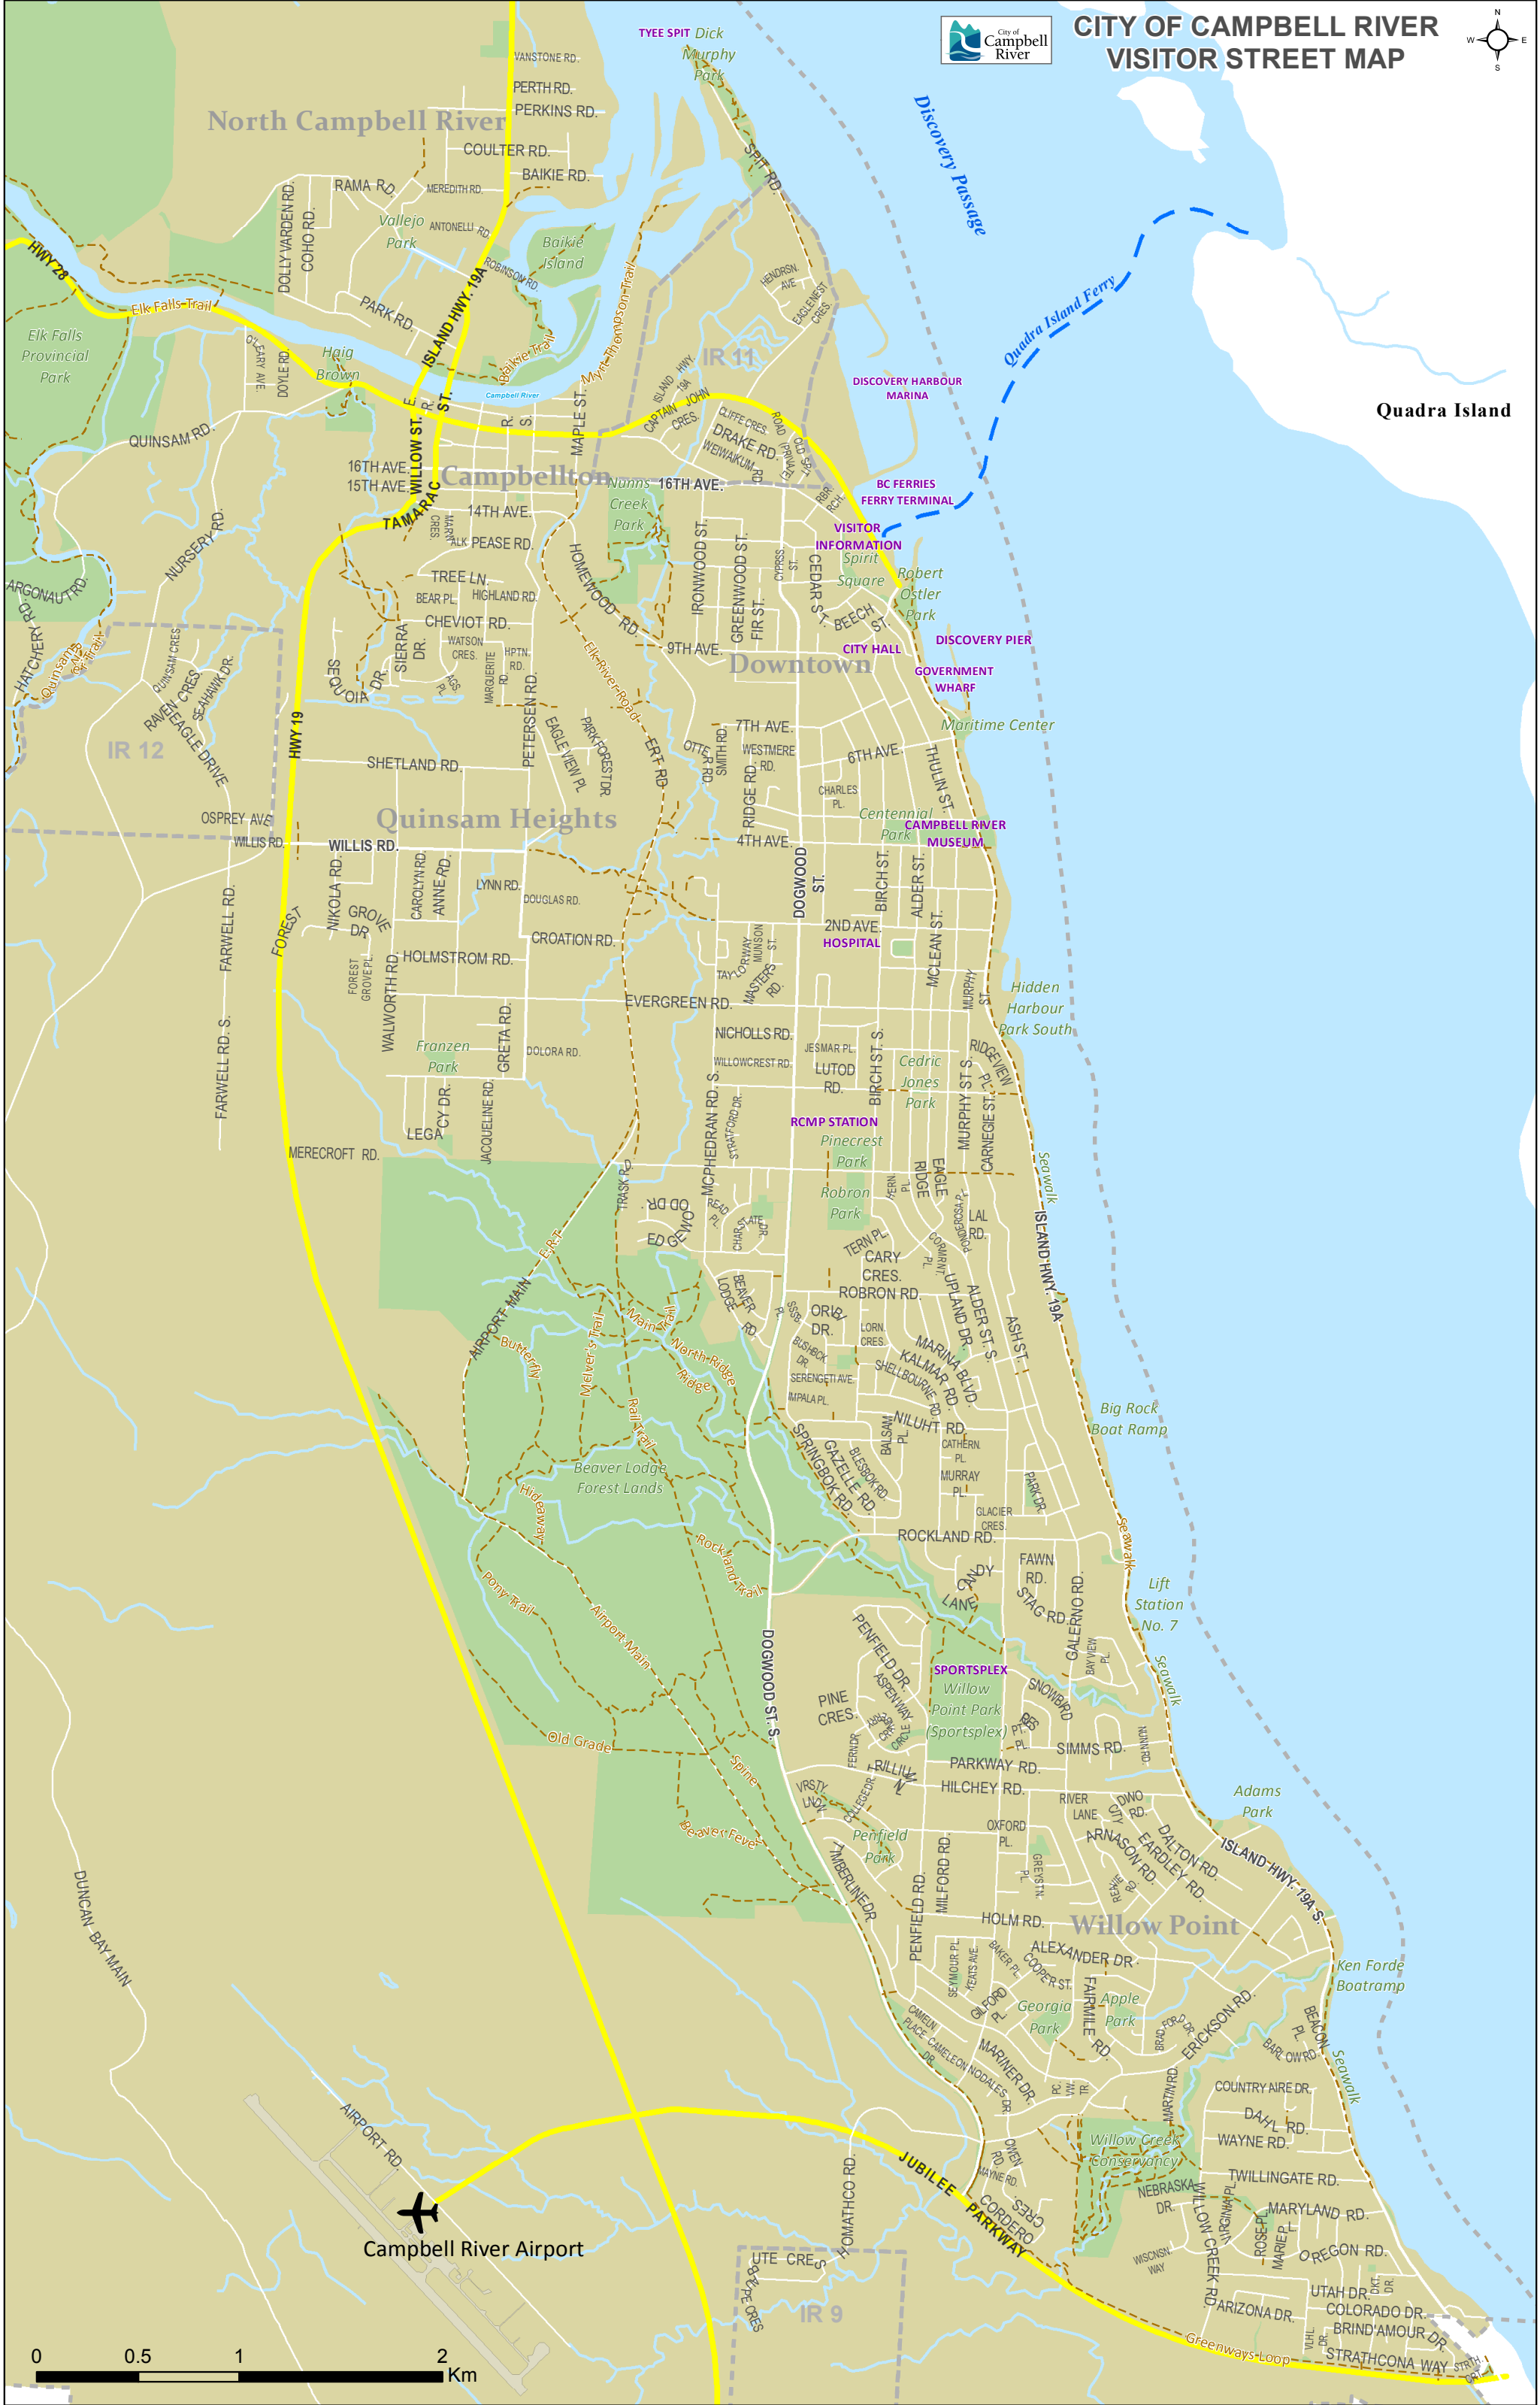

CITY OF CAMPBELL RIVER VISITOR STREET MAP

North Campbell River

Campbellton

Downtown

Quinsam Heights

Willow Point

Campbell River Airport

Quadra Island

0 0.5 1 2 Km

CITY OF CAMPBELL RIVER WILLOW POINT STREET MAP

Beaver Lodge Forest Lands

Adams Park

Penfield Park

Georgia Park

Apple Park

Willow Creek Conservancy

Ken Forde Boatramp

Seawalk

HWY 19

JUBILEE PARKWAY

IR 9

AIRPORT RD.

Greenways-Loop

ISLAND HWY. 19A S